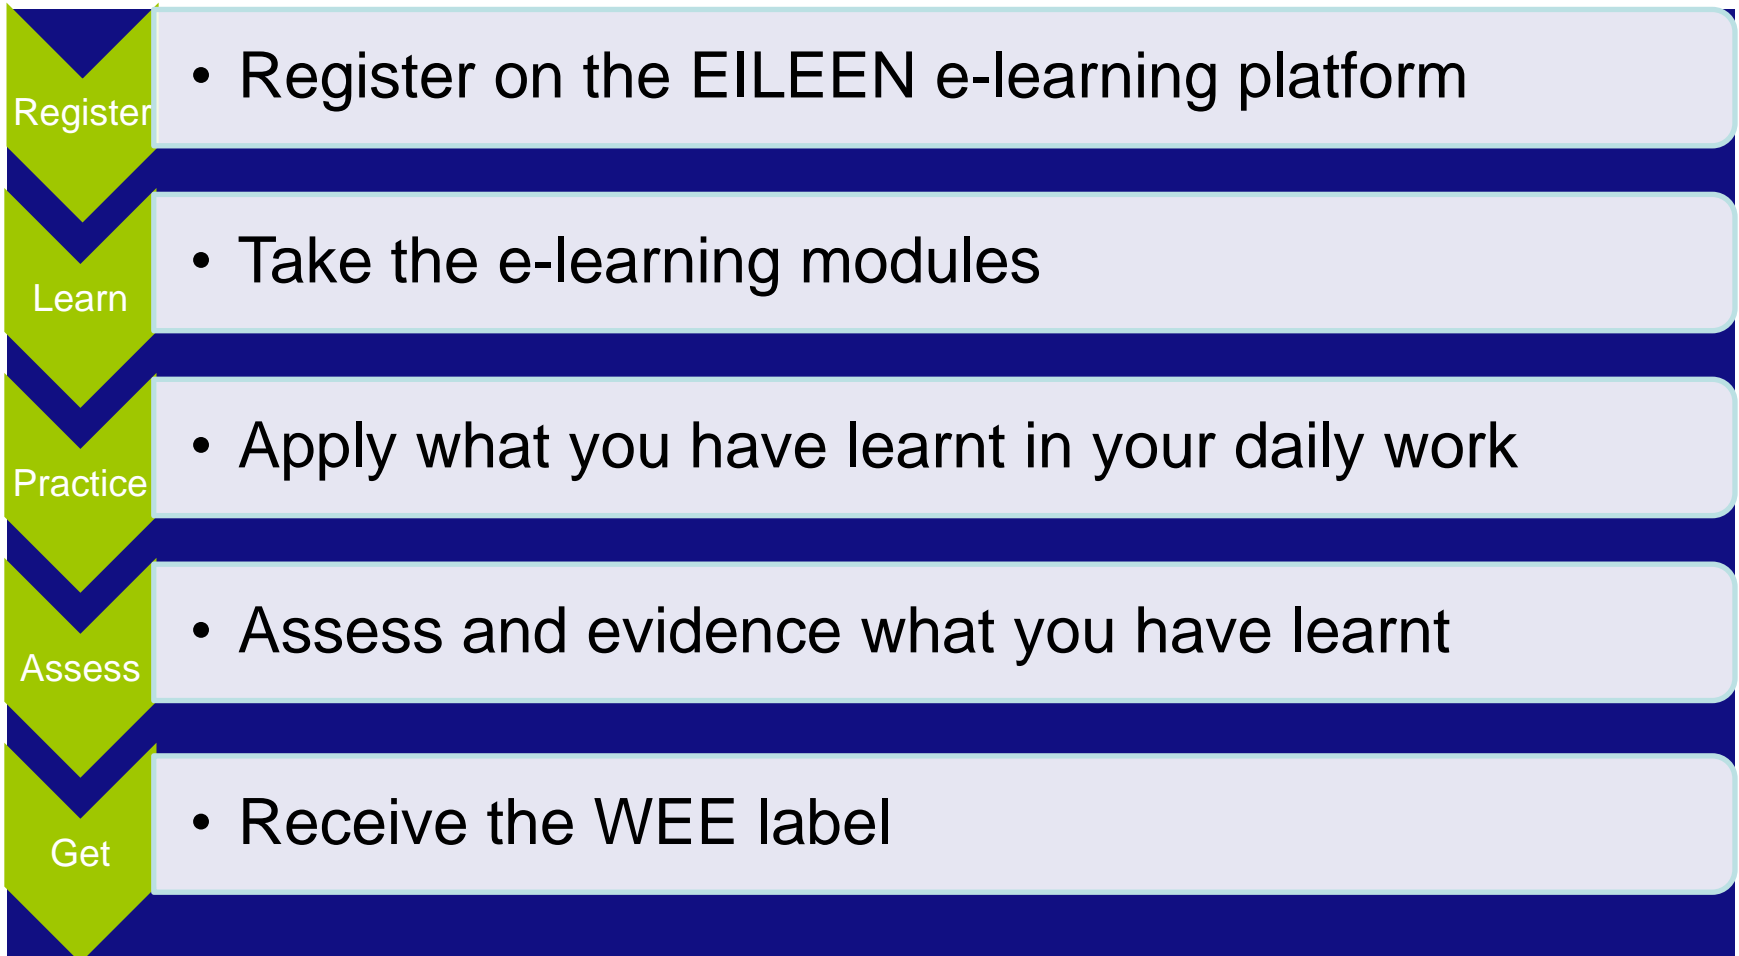

How do you obtain the WEE label?