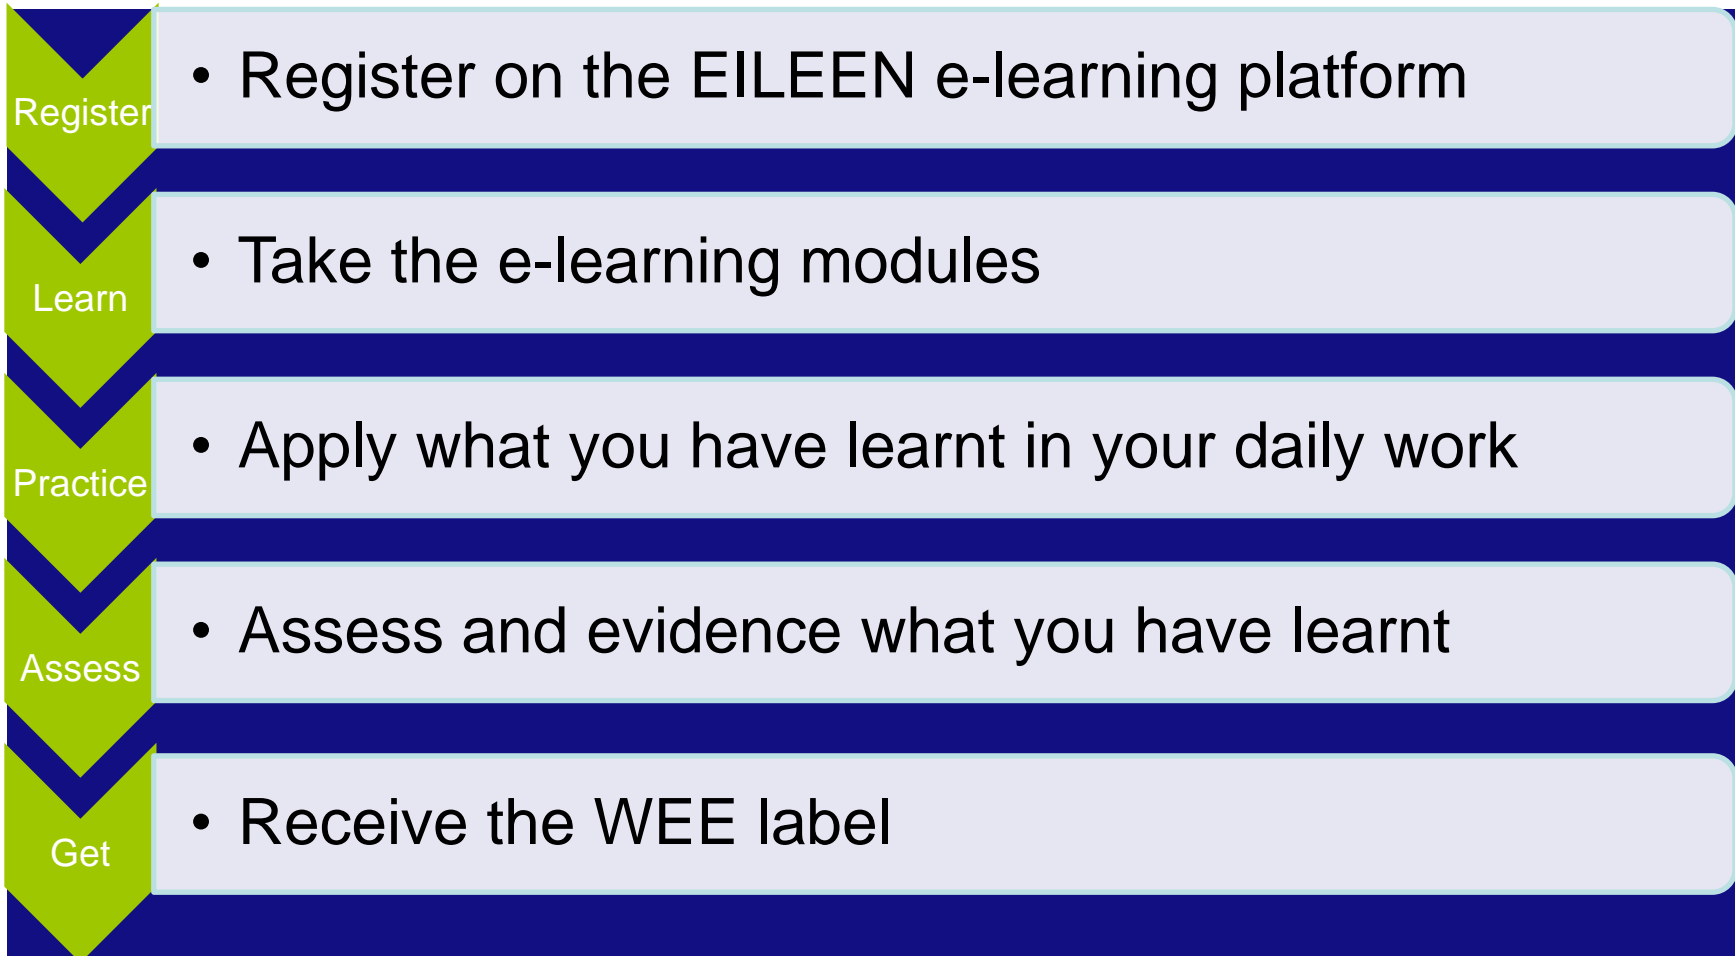

How do you obtain the WEE label?